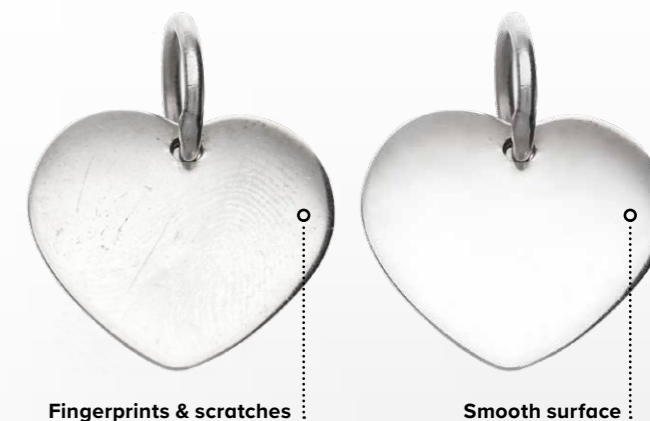

AUTO RETOUCHER *

Just move a slider and the software automatically removes tiny surface imperfections, scratches and fingerprints. Useful for polished surfaces.

* available from version Alphashot Editor 3.0