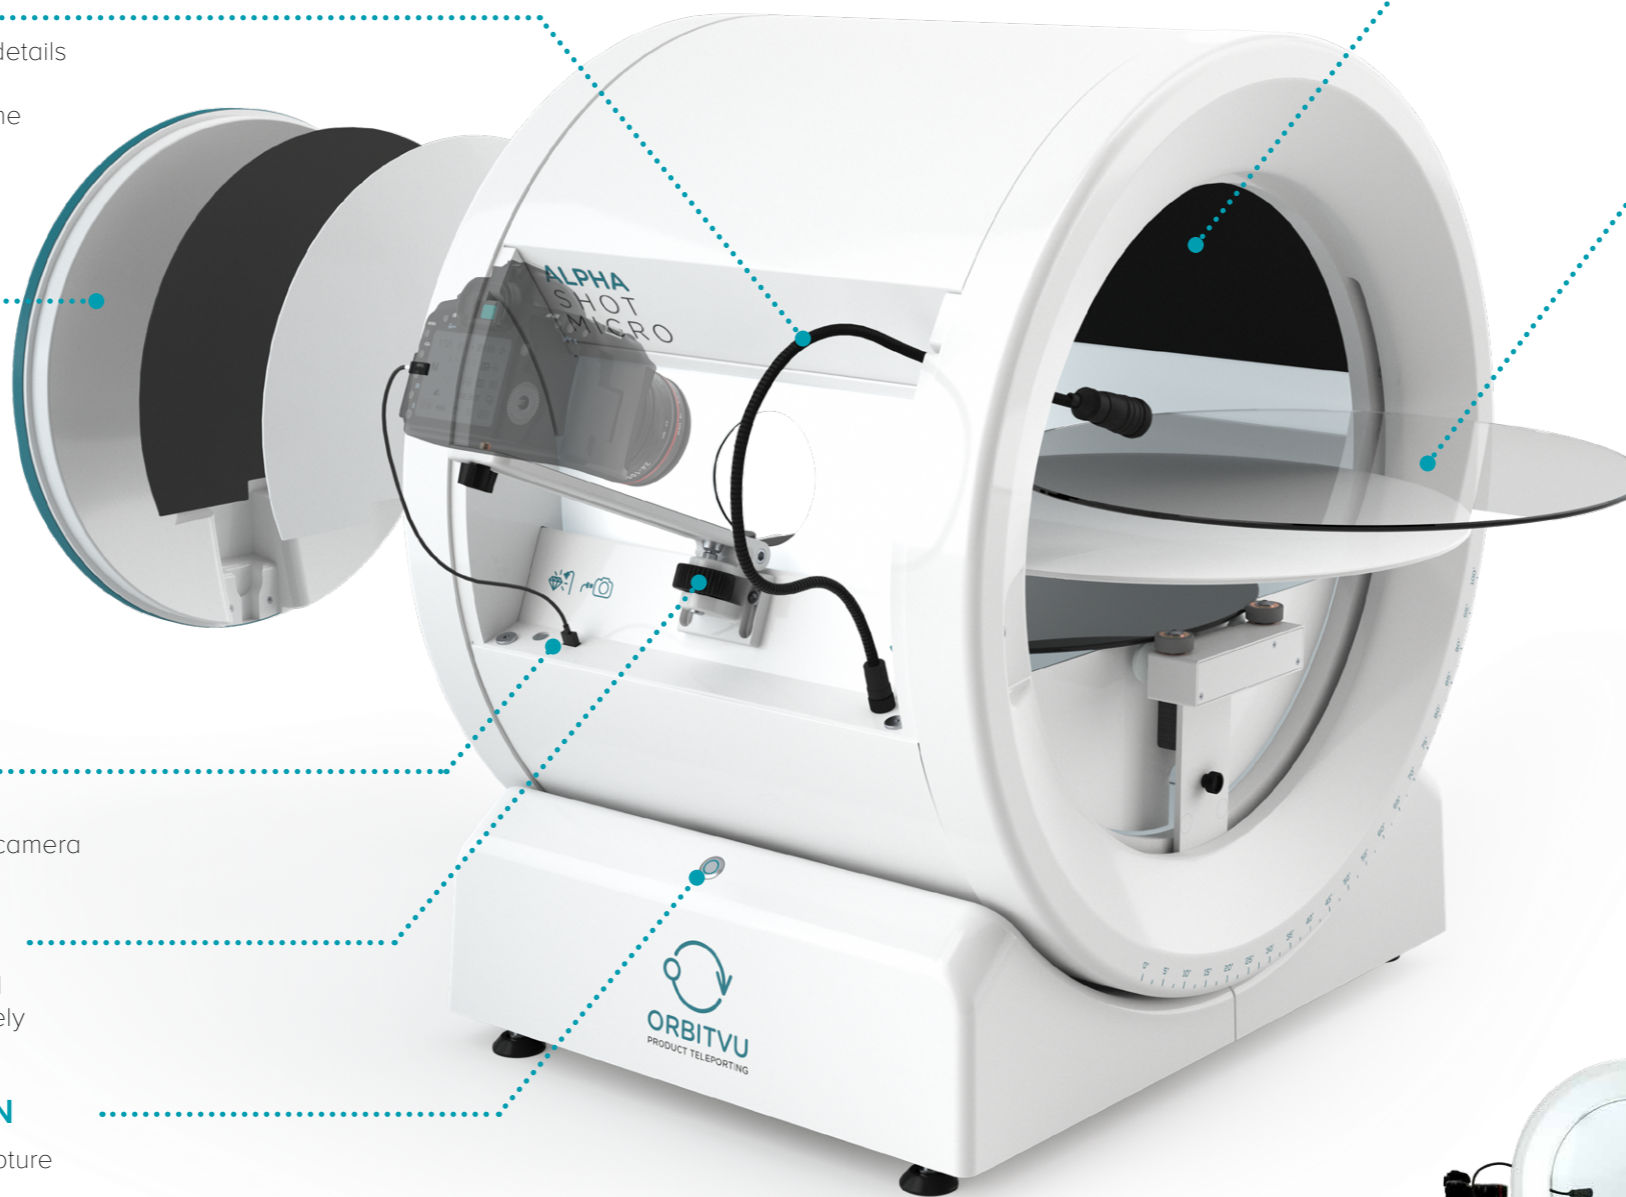

SIDE REFLECTORS

Side reflectors allow you to control the amount of contrast you want to give to your items.

BUILT-IN USB HUB

For cable-free operation, ALPHASHOT MICRO is equipped with an onboard USB hub to plug your camera directly into the device.

INTEGRATED CAMERA SUPPORT

For hassle-free operation, the camera is attached to a firm support. Camera tilt angle can be precisely adjusted with an oversized knob.

CUSTOMIZABLE FUNCTION BUTTON

Simple, yet very convenient solution to quickly capture the image, switch on/off lights and more.