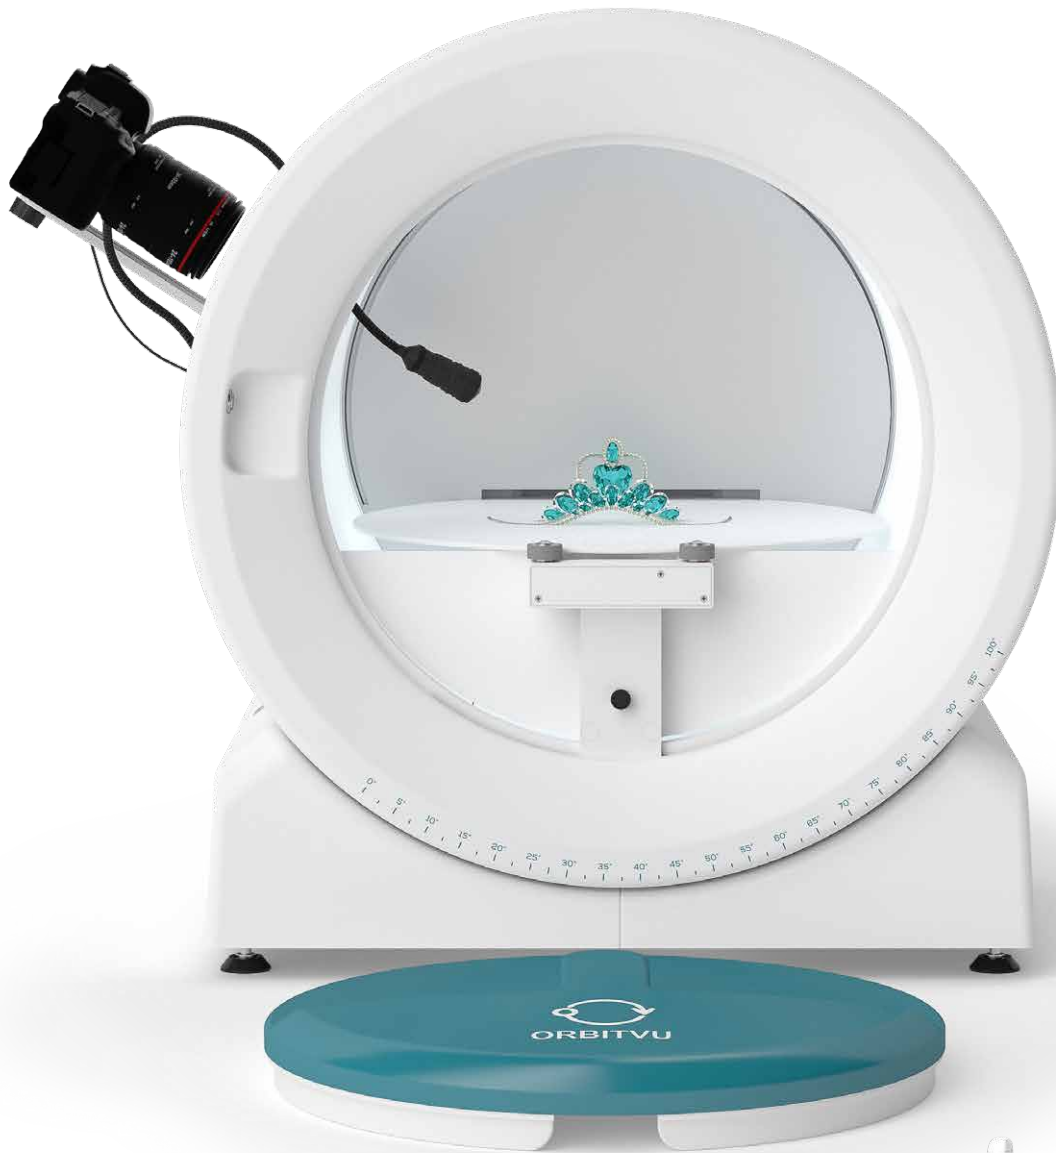

ALPHASHOT MICRO

IN-HOUSE MACRO PHOTOGRAPHY STUDIO

2D

360°

CUT COSTS

INCREASE SALES

SPEED UP WORKFLOW

Let your products shine!

IN-HOUSE SOLUTION FOR MACRO PHOTOGRAPHY

ALPHASHOT MICRO

A compact solution made for non-professionals to capture still and 360° images as well as videos of small items, including jewelry, gemstones, watches and similar. Tightly integrated hardware, software and camera control, greatly simplifies the digital content creation process and ensures high image quality and consistency.

US patent no. US 9,625,794 B2

Easy to use

- ▶ Can be used by non-professionals
- ▶ Integrated camera and lighting control
- ▶ Automatic 360° image capture
- ▶ Predefined shooting profiles
- ▶ Live View image preview before shooting

Flexible

- ▶ Perfect for jewelry, watches, gemstones, coins, electronic components and small mechanical elements
- ▶ For still images, 360° and Video
- ▶ Compatible with Canon and Nikon DSLRs
- ▶ Produces images for web, print and marketing
- ▶ Integrated online marketing tools