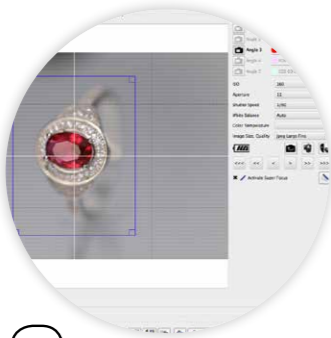

2

Fine-tune light and reflections

Adjust the shininess of your products and shape it with supplied reflectors to show your product brilliance.

3

Capture the image

With a touch of a button, the software will automatically capture your product entirely in focus and remove the background.